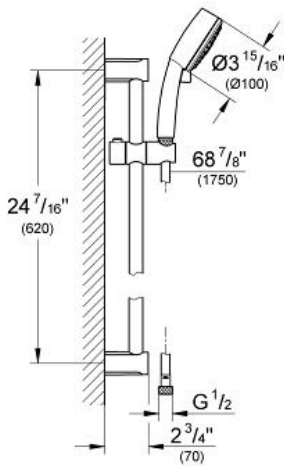

NEW TEMPESTA  
 COSMOPOLITAN 100  
 Shower Rail Set 2 Sprays  
 MODEL # 26076EN0

*Pure Freude an Wasser*

GROHE America, Inc | 200 North Gary Avenue, Suite G, Roselle, IL 60172  
 Phone: +1 (800) 444-7643 | Fax: +1 (800) 225-2778 | us-customerservice@grohe.com

**Product Description:**  
**Shower Rail Set 2 Sprays**

**Standard Specification:**

- Consisting of:
- New Tempesta Hand shower (26 046)
- 24" shower bar (27 521)
- RelaxaFlex 69" plastic shower hose (28 154)
- **GROHE EcoJoy** 2.0 gpm flow limiter
- **GROHE DreamSpray** perfect spray pattern
- **GROHE CoolTouch**
- **GROHE StarLight** finish
- Inner WaterGuide for a longer life
- **SpeedClean**® anti-lime system
- Suitable for instantaneous heater
- Min. recommended pressure: 15 psi

**Color:**

- 26076EN0 Brushed Nickel